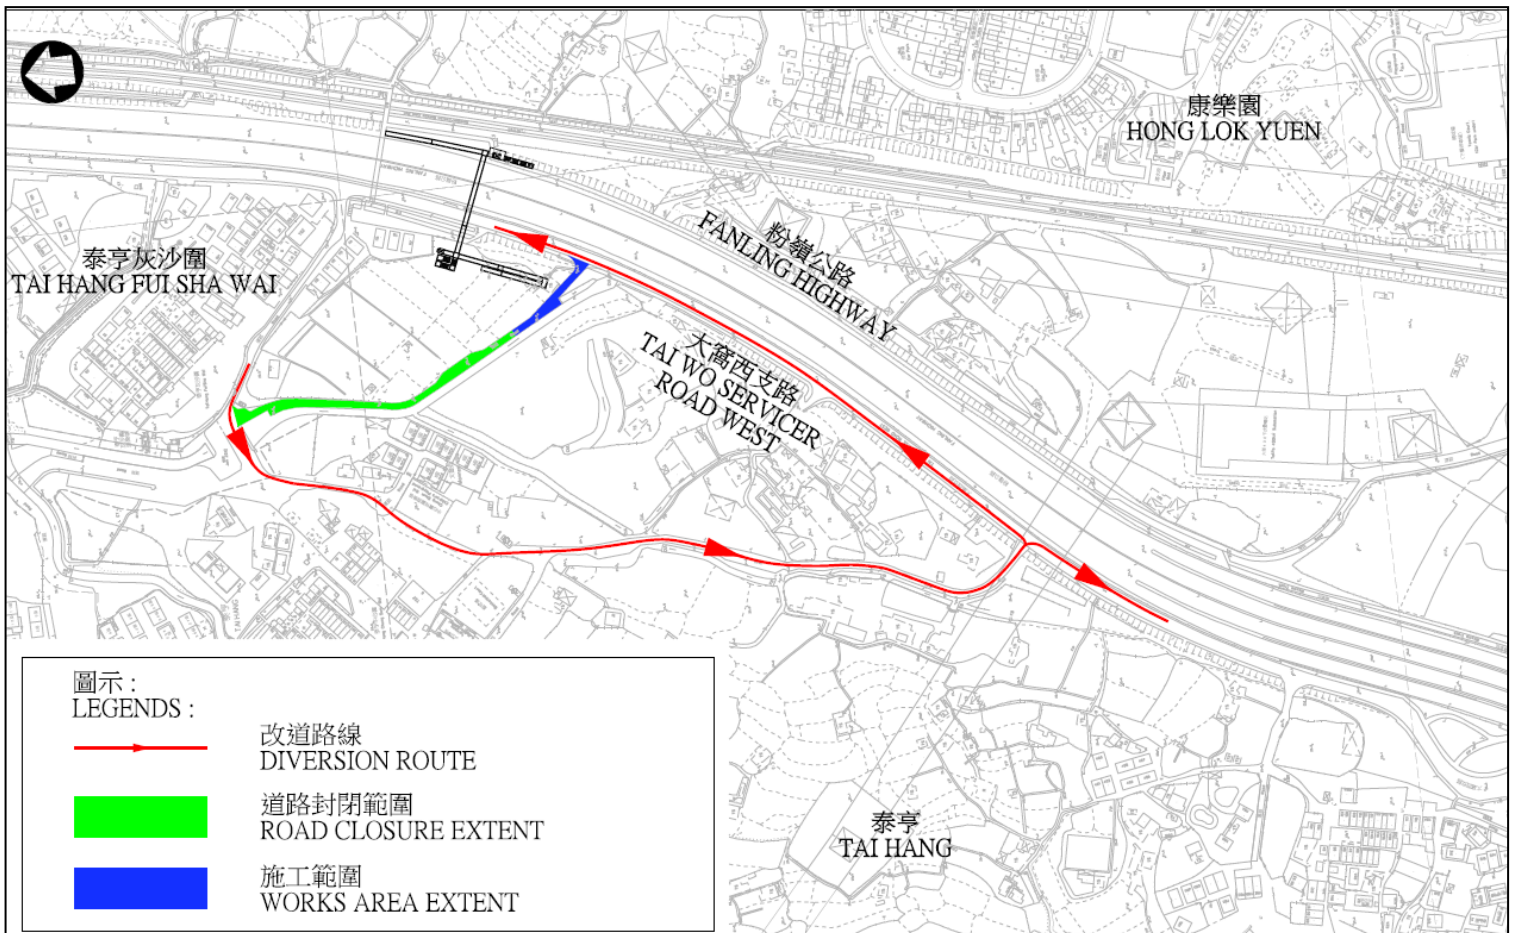

臨時封閉由大埔泰亨前往大窩西支路的通道**Temporary Closure of Access Road From Tai Hang connecting Tai Wo Service Road West, Tai Po**

為重建一段由泰亨往大窩西支路(前清雅園藝公司旁)的通路，該通路將於 2017 年 11 月 27 日上午 9 時至 2017 年 12 月 30 日下午 6 時臨時封閉。受影響的車輛須改經中心圍的通道前往大窩西支路。有關地點將設置適當交通標誌指導駕駛人士，駕駛人士請盡量小心駕駛。

In order to facilitate the reconstruction of a section of the access road from Tai Hang to Tai Wo Service Road West (adjacent to former Elegance Garden Company), this access road will be temporarily closed from 9:00 am on 27 November 2017 to 6:00pm on 30 December 2017. Affected vehicles will be diverted via access road of Chung Sum Wai to Tai Wai Service Road West. Appropriate traffic signs will be erected on site to guide motorists. Motorists are advised to drive with utmost care and patience.

路政署將密切留意交通情況並採取必要措施，務求將交通影響減至最低。如對上述交通安排有任何查詢，請致電二十四小時熱線：8208 2230。

Highways Department will closely monitor the traffic conditions and implement any necessary measures to ensure the traffic impacts are kept to a minimum. Should you have any enquiries, please call the 24-hour hotline: 8208 2230.